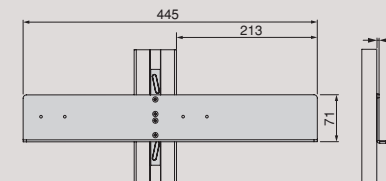

Zero bracket for fixing Hack cabinet racks
Nullbügel zur Befestigung von Hack-Schrankgestellen

Finish	Format	Cod.
Textured black painted Tiefschwarz lackiert	2 UN	7032954