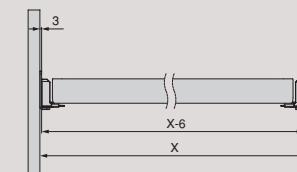

Rack with soft-close slides for cabinet accessories Hack
Hack-Rahmen mit Schienen für Schrankzubehör

Finish	A	B	Format	Cod.
Textured black painted Tiefschwarz lackiert	560 - 594	483 (M60)	2 UN	7113054
Textured black painted Tiefschwarz lackiert	623 - 657	546	2 UN	7113154
Textured black painted Tiefschwarz lackiert	682 - 716	605	2 UN	7113254
Textured black painted Tiefschwarz lackiert	741 - 775	664	2 UN	7113354
Textured black painted Tiefschwarz lackiert	760 - 794	683 (M80)	2 UN	7113454
Textured black painted Tiefschwarz lackiert	798 - 832	721	2 UN	7113554
Textured black painted Tiefschwarz lackiert	832 - 866	755	2 UN	7113654
Textured black painted Tiefschwarz lackiert	860 - 894	783 (M90)	2 UN	7113754
Textured black painted Tiefschwarz lackiert	923 - 957	846	2 UN	7113854
Textured black painted Tiefschwarz lackiert	982 - 1.016	905	2 UN	7113954
Textured black painted Tiefschwarz lackiert	1.041 - 1.075	964	2 UN	7114054