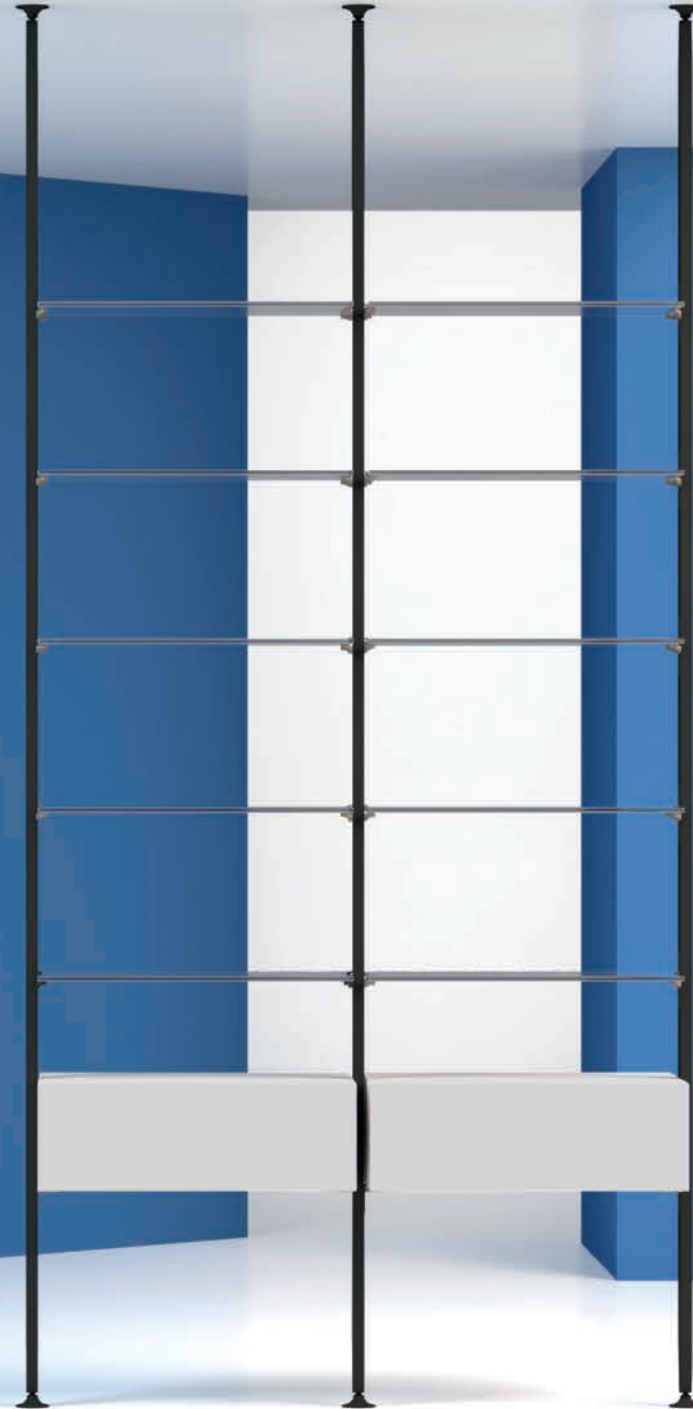

hanging system / Aufhängesystem

inter-wall system / Zwischenwandssystem