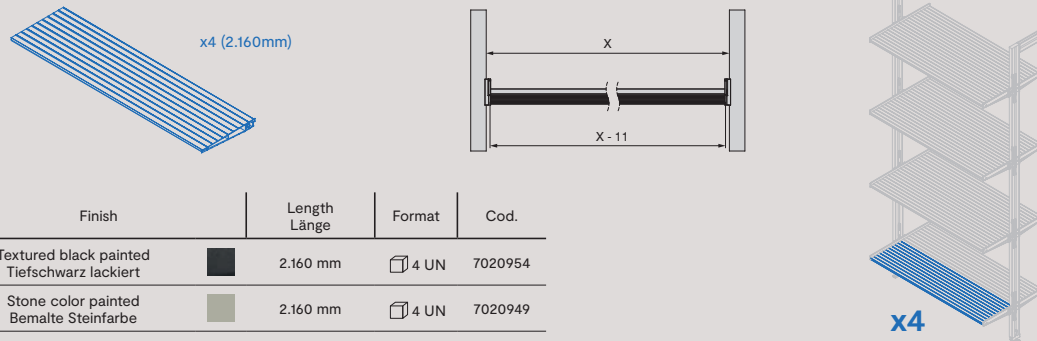

Profile for Zero shelf
Profil für Zero Regal

Finish	Length Länge	Format	Cod.
Textured black painted Tiefschwarz lackiert	2.160 mm	4 UN	7020954
Stone color painted Bemalte Steinfarbe	2.160 mm	4 UN	7020949

The products include screws and plugs for mounting. / Zu den Produkten gehören Schrauben und Dübel für die Montage.

Scan this QR and discover the assembly video of the horizontal accessories.
Scannen Sie diesen QR-Code und entdecken Sie das Montagevideo für das horizontale Zubehör.